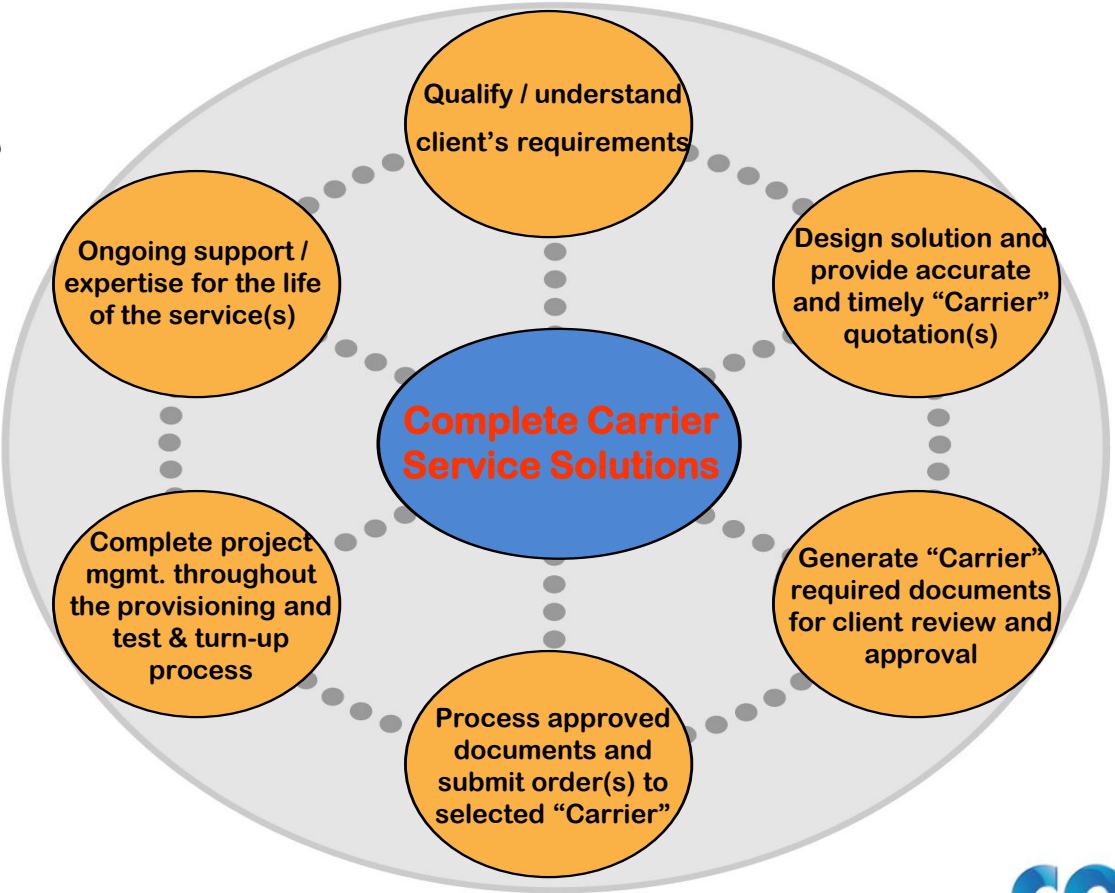

Carrier Services – Partners / Process

For additional information please contact:
Tom Gangemi - Director of Carrier Services
703-462-2352 (office) / Tom.Gangemi@HotbedTech.com